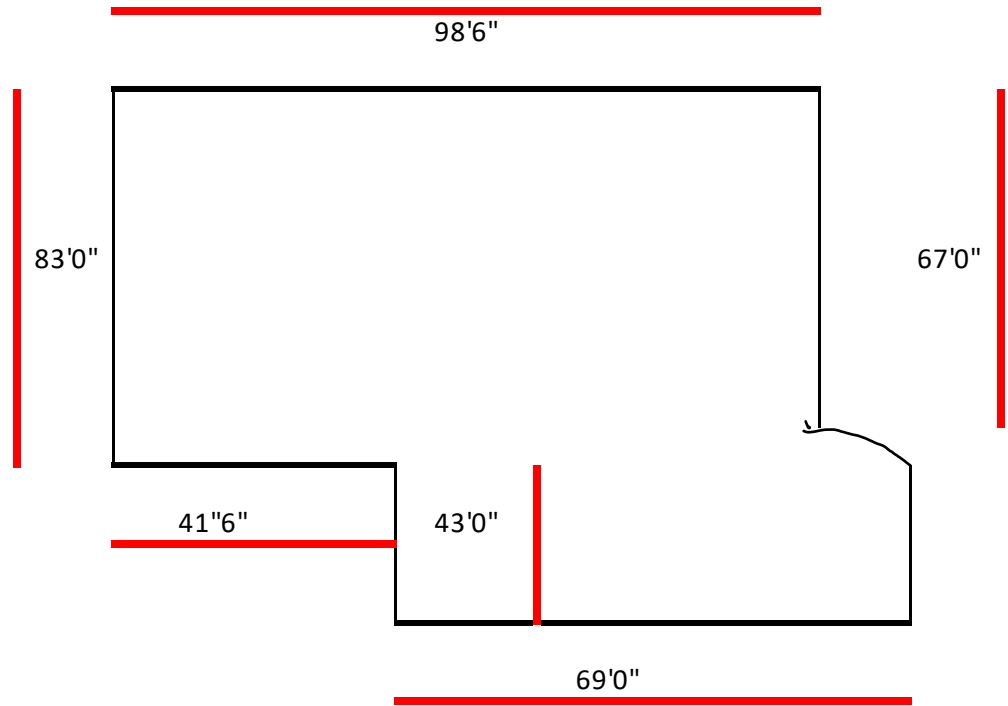

110 S Mays St, Round Rock, TX

W Bagdad Ave

Total square footage calculates to approximately 11,334.5 square feet
The vacancy is approximately 4,071
Galaxy auto repair facility sits further back from Mays street than the
It measures approximately 67' x 57', for a total of 3,819 square feet
The Armada Towing area is approximately 41.5 ft x 83 ft for a total of

In summary:

Vacancy - 4,071

Auto - 3,819

Towing - 3,444.5

Total - 11,334.5 sq ft

59'0"

Mays Street

et.

ne gym, by 12 feet.

.
of 3,444.5 square feet.